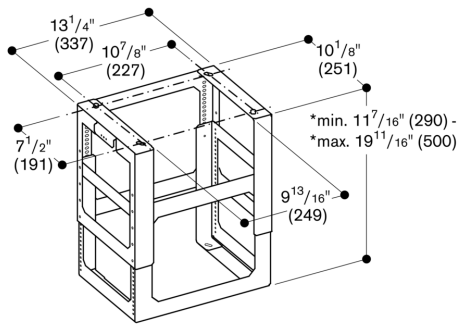

AD223346

Extension for mounting kit

AD223346

- Extension for mounting kit for island hood.
 - Total height of the chimney 3' 7 5/16" (1100 mm) to 4' 11 1/16" (1500mm). Total height of the appliance depends on the design line.
 - Extension for mounting kit for island hood.
- Total height of the chimney 3' 7 5/16" (1100 mm) to 4' 11 1/16" (1500mm). Total height of the appliance depends on the design line.

* height adjustable in $\frac{3}{8}"$ (10 mm) intervals