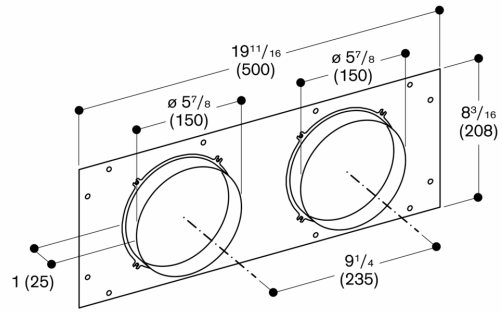

AD754049

installation accessory

AD754049

- Fitting AL 400, front or back side.
- 2 x  $\varnothing$  6" round duct air intake.

**Planning notes**

Fitting AL 400, front or back side.  
2 x  $\varnothing$  6" round duct air intake.

Measurements in mm

Measurements in inches (mm)