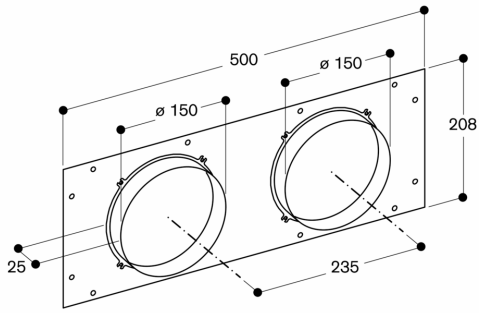

AD754049

installation accessory

AD754049

- Fitting AL 400, front or back side.
- 2 x  $\varnothing$  6" round duct air intake.

**Planning notes**

Fitting AL 400, front or back side.  
2 x  $\varnothing$  6" round duct air intake.

Measurements in mm

Measurements in inches (mm)