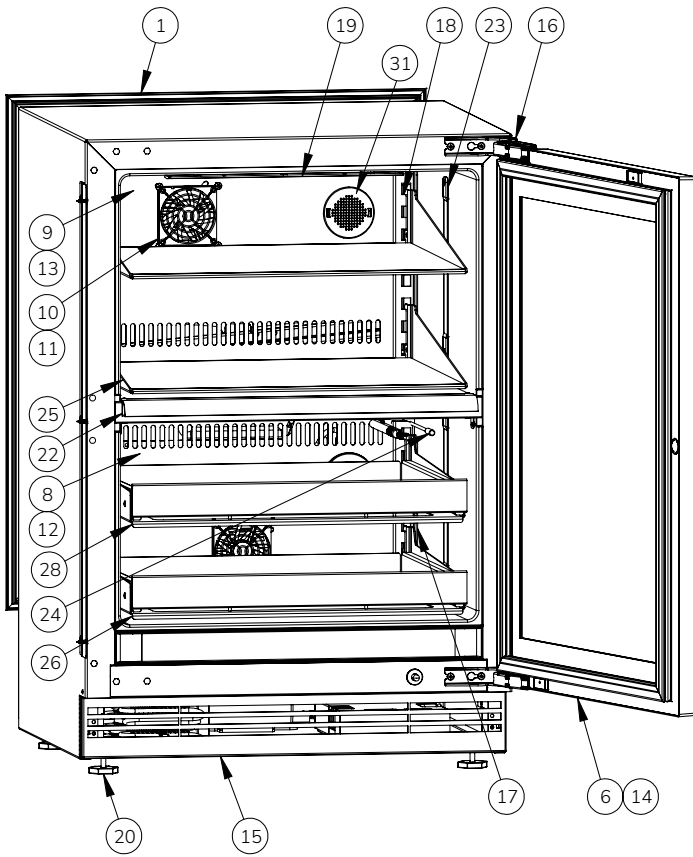

USER GUIDE

Parts

URBD324-IS01A		
Item	Description	Part Number
1	BACK PANEL ASSY, 24"	90-54214-00
2	COMPRESSOR ASSY - FMSA4C (115V SERIAL)	90-54214-03
3	CONDENSER ASSY, DUAL ZONE, 24"	90-54214-04
4	CONDENSER FAN ASSY, PX, STANDARD	90-54214-01
5	CONTROL ASSY - USER INTERFACE 24"	90-54214-21
6	DOOR ASSY, 24", INT., SOLID	90-54214-34
7	DRAIN PAN	90-54214-05
8	EVAP COVER 24", DUAL BLACK, BOTTOM	90-54214-08
9	EVAP COVER 24", DUAL BLACK, UPPER	90-54214-07
10	EVAP FAN COVER	90-54214-12
11	EVAPORATOR FAN	90-54214-13
12	EVAPORATOR, DUAL ZONE, BOTTOM	90-54214-09
13	EVAPORATOR, DUAL ZONE, TOP	90-54214-10
14	GASKET, DOOR	90-54214-25
15	GRILLE ASSEMBLY, 24" STAINLESS	90-54214-32
16	HINGE ASSY, NON-DAMPENED	90-54215-05
17	LADDER, CANTILEVER, DUAL BOTTOM BLK	90-54214-31
18	LADDER, CANTILEVER, DUAL TOP BLK	90-54214-30
19	LED STRIP WHITE	90-54214-27
20	LEG LEVELERS	90-54158-00
21	MAIN BOARD	90-54214-02
22	MULLION, ASM MARVEL2	90-54214-17
23	RGB LED ASSY, PX, SHORT	90-54214-15
24	SELCO THERMISTOR-BLACK	90-54214-14
25	SHELF ASSEMBLY, GLASS, 24"	90-54215-11
26	SHELF ASSY, SLIDING, 3-IN-1, BLACK 24"	90-54214-28
27	VALVE, BYPASS	90-54214-11
28	WINE RACK, SLIDING, BLACK 24"	90-54214-29
29	WIRE HARNESS ASSY, STD *	90-54214-06
30	WOOD INTEGRATED KIT *	90-54214-26
31	CARBON FILTER ASSEMBLY-UL	90-54224-01

*NOT PICTURED