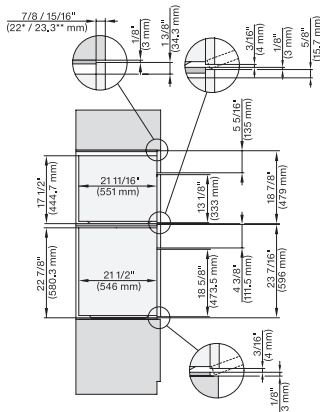

7/8" – 22* mm – Glas, 15/16" – 23.3** mm – Edelstahl

H 6x70 BM, DGC 7xxx, H 7xxx fitting, installation drawing, Flush inset, NA

7/8" – 22* mm – Glas, 15/16" – 23.3** mm – Edelstahl

H 6x70 BM, DGC 7xxx, H 7xxx, H68xx fitting wide front, installation drawing, Flush inset, NA

7/8" – 22* mm – Glas, 15/16" – 23.3** mm – Edelstahl

DGC 6x0x-1 + EBA 6808, DGC 6x6x (AM) + EBA 6808, DGC7xxx(X) + EBA784/68 installation drawing, Proud, NA

7/8" – 22* mm – Glas, 15/16" – 23.3** mm – Edelstahl

H 6x70 BM, H7x70BM, DGC7x7x(X), fitting, installation drawing, Proud, NA

7/8" – 22* mm – Glas, 15/16" – 23.3** mm – Edelstahl

H 6x70 BM, DGC7x7x(X) fitting wide front, installation drawing, Proud, NA

7/8" – 22* mm – Glas, 15/16" – 23.3** mm – Edelstahl