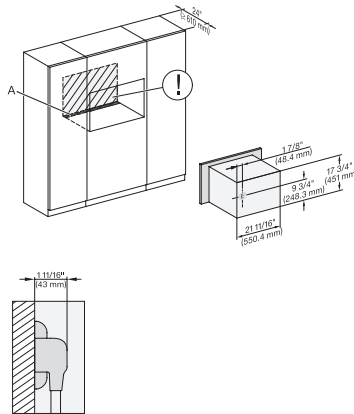

DGC 7870X

30" Handleless compact Combi-Steam Oven XL

for steam cooking, baking, roasting with roast probe + menu cooking.

DGC7x7x, side view, 30 Zoll, Proud

7/8" – 22" mm – Glass, 15/16" – 23.3" mm – Stainless steel

DGC7x7x(X), side view, 30 Zoll, Flush inset, XL

7/8" – 22" mm – Glass, 15/16" – 23.3" mm – Stainless steel

DGC7x7x(X), Installation, 30 Zoll, Proud, XL,

A – Cut-out (1 9/16" x 19 11/16" / 40 mm x 500 mm) in the bottom of the cabinet for power cord and ventilation, – Electrical and water supplies are recommended to be placed in adjacent cabinetry., Additional cabinet depth is required when placing the electrical and water supplies behind the appliance., E = Electric connection