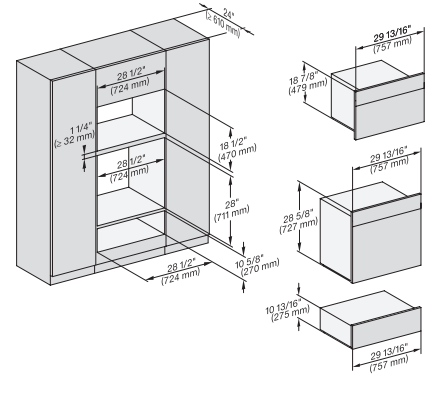

H 6x80 BP, H 6x70 BM, ESW 6x80, H 6x80-2BP, NA7000 Fitting Combi, Installation drawing, Proud, NA
<https://miele-mms.de.miele.net/mms/admin/forward.php#>