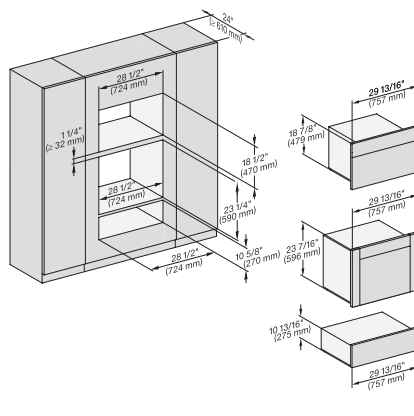

(H6560 B, H6x60 BP, DGC686x AM) + EBA6808, H6x70 BM, DGC676x, ESW6x80, NA7000 Fitting Combi w. front, drawing, Proud, NA