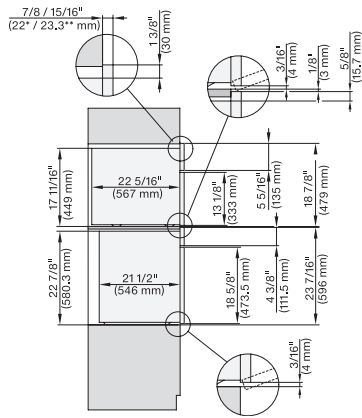

DGC7x7x(X), Installation, 30 Zoll, Flush inset, wide front, XL

A – Cut-out (1 9/16" x 19 11/16" / 40 mm x 500 mm) in the bottom of the cabinet for power cord and ventilation, – Electrical and water supplies are recommended to be placed in adjacent cabinetry., Additional cabinet depth is required when placing the electrical and water supplies behind the appliance., E = Electric connection

DGC 7870X

30" Handleless compact Combi-Steam Oven XL

for steam cooking, baking, roasting with roast probe + menu cooking.

DGC7xx0(X), H7x6xBP+EBA7848, side view, 30 Zoll, Flush inset, combi, XL, 650S

7/8" – 22" mm – Glass, 15/16" – 23.3** mm – Stainless steel

DGC7x7(X), H7x8x(X)BP, side view, 30 Zoll, Flush inset, combi, XL, 650

7/8" – 22" mm – Glass, 15/16" – 23.3** mm – Stainless steel

DGC7x7(X), H7x70BM(X), H7x40BM+EBA7848, ESW7x80, side view, 30 Zoll, Flush inset, combi, 450S

7/8" – 22" mm – Glass, 15/16" – 23.3** mm – Stainless steel

DGC7xxx(X), H7x6x+EBA7868, side view, 30 Zoll, Proud, combi, XL; 650S

7/8" – 22" mm – Glass, 15/16" – 23.3** mm – Stainless steel

DGC7xxx, H2x80BP, H7x8xBP(X), side view, 30 Zoll, Proud, combi, XL, 650