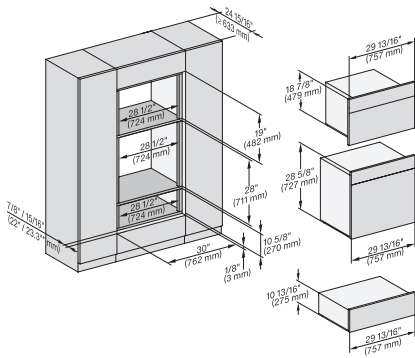

H 6x60 B/BP, DGC 686x AM+ EBA 6808; H 6x70 BM, ESW 6x80, DGC 676x, DGC 7x7x, EBA 7868, ESW7x80, Installation drawing, NA

DGC 7870X

30" Handleless compact Combi-Steam Oven XL

for steam cooking, baking, roasting with roast probe + menu cooking.