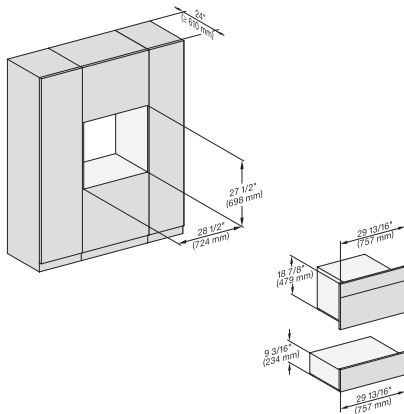

H6x70BM, ESW6x85, DGC7x7(X), H7x70BM(X), ESW7x70, Fitting Combi, Installation drawing, Proud, NA