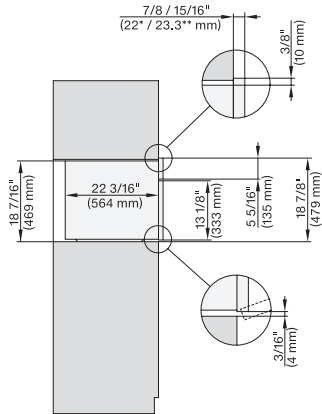

DGC 7870X

30" Handleless compact Combi-Steam Oven XL

for steam cooking, baking, roasting with roast probe + menu cooking.

DGC7x7x, side view, 30 Zoll, Proud

7/8" – 22" mm – Glass, 15/16" – 23.3" mm – Stainless steel