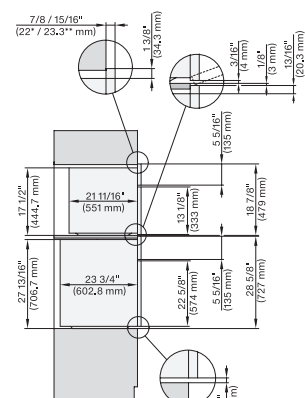

H 6x80 BP, H 6x70 BM, H 6x80-2BP, DGC7x7x, H7x70BM, H7x80BPX, Combi, Installation drawing, Proud, NA

7/8" - 22" mm - Glas, 15/16" - 23.3** mm - Edelstahl

7/8" - 22" mm - Glas, 15/16" - 23.3** mm - Edelstahl