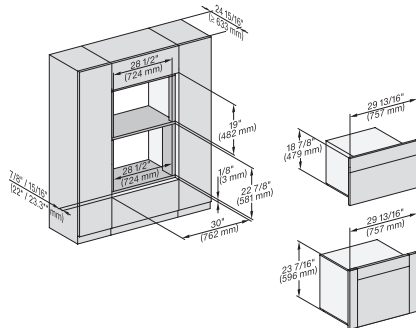

DGC 7870X

30" Handleless compact Combi-Steam Oven XL

for steam cooking, baking, roasting with roast probe + menu cooking.

7/8" – 22" mm – Glas, 15/16" – 23.3" mm – Edelstahl

7/8" – 22" mm – Glas, 15/16" – 23.3" mm – Edelstahl

7/8" – 22" mm – Glas, 15/16" – 23.3" mm – Edelstahl

7/8" – 22" mm – Glas, 15/16" – 23.3" mm – Edelstahl