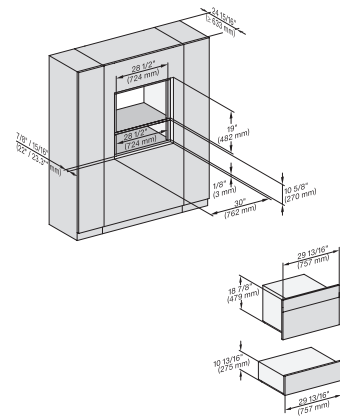

H 6x70 BM, ESW 6x80, DGC7x7x, H7x70 BM/BMX, ESW 7x80 Fitting Combi wide front, Installation drawing, Flush inset, NA