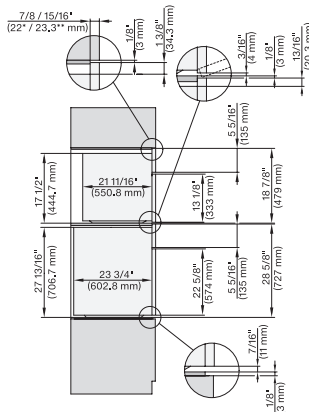

H 6x70 BM, H7x70BM, DGC7x7x(X), fitting, installation drawing, Proud, NA

7/8" – 22* mm – Glas, 15/16" – 23.3** mm – Edelstahl

H 6x70 BM, DGC7x7x(X) fitting wide front, installation drawing, Proud, NA

7/8" – 22* mm – Glas, 15/16" – 23.3** mm – Edelstahl

H 6560 B + EBA 6808, H 6x60 BP + EBA 6808, H 6x70 BM, DGC 7xxx, EBA 78x8, H 7xxx Combi, Install drawing, Flush inset, NA

7/8" – 22* mm – Glas, 15/16" – 23.3** mm – Edelstahl

H 6x80 BP, H 6x70 BM, H 6x80-2BP, DGC 7x7x, H 7xxx Combi, Installation drawing, Flush inset, NA

7/8" – 22* mm – Glas, 15/16" – 23.3** mm – Edelstahl

H 6x70 BM, H 6x00 BM + EBA 6808, ESW 6x85, DGC7x7x, EBA7848, H7xxx, ESW7x70 Combi, Installation drawing, Flush inset, NA

7/8" – 22* mm – Glas, 15/16" – 23.3** mm – Edelstahl