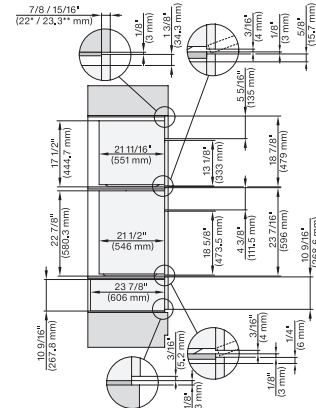

7/8" – 22* mm – Glas, 15/16" – 23.3** mm – Edelstahl

H 6x70 BM, H 6x00 BM + EBA 6808, ESW 6x85, DGC7x7x, EBA7848, H7xxx, ESW7x70 Combi, Installation drawing, Flush inset, NA

7/8" – 22* mm – Glas, 15/16" – 23.3** mm – Edelstahl

7/8" – 22" mm – Glas, 15/16" – 23.3" mm – Edelstahl

H 6x70 BM, ESW 6x80, DGC7xxx, H7x70, ESW 7x80 Combi, Installation drawing, Flush inset, Flush inset, NA

7/8" – 22" mm – Glas, 15/16" – 23.3" mm – Edelstahl

(H 6560 B, H 6x60 BP) + EBA6808; H 6x70, ESW 6x80, H7xxx, EBA7868, ESW7x80 Combi, Installation drawing, Flush inset, NA

7/8" – 22" mm – Glas, 15/16" – 23.3" mm – Edelstahl

H 6x80 BP, H 6x70 BM, ESW 6x80, H 6x80-2BP, DGC7xxx, H 7xxx, ESW7x80 Combi, Installation drawing, Flush inset, NA