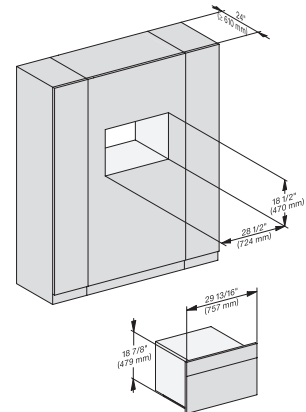

H 6x70 BM, DGC7x7x(X) fitting wide front, installation drawing, Proud, NA

7/8" – 22* mm – Glas, 15/16" – 23.3** mm – Edelstahl