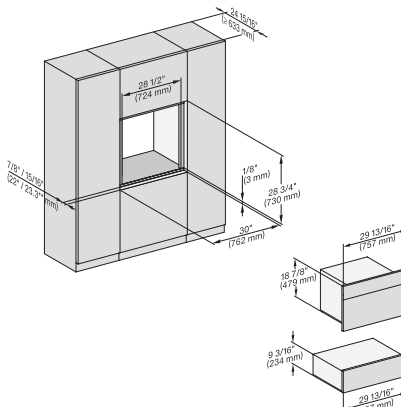

H 6x70 BM, ESW 6x85, DGC7x7x, H7x7x, Exx7x70 Fitting Combi, Installation drawing, Flush inset, NA