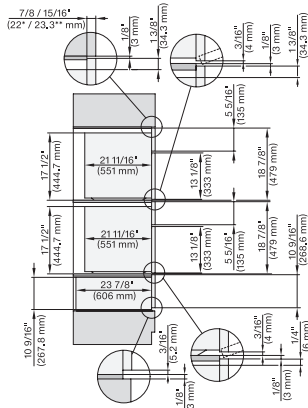

7/8" – 22* mm – Glas, 15/16" – 23.3** mm – Edelstahl

H 6x70 BM, H 6x00 BM + EBA 6808, ESW 6x85, DGC7x7x, EBA7848, H7xxx, ESW7x70 Combi, Installation drawing, Flush inset, NA

7/8" – 22* mm – Glas, 15/16" – 23.3** mm – Edelstahl

7/8" – 22" mm – Glas, 15/16" – 23.3" mm – Edelstahl

H 6x70 BM, ESW 6x80, DGC7xxx, H7x70, ESW 7x80 Combi, Installation drawing, Flush inset, Flush inset, NA

7/8" – 22" mm – Glas, 15/16" – 23.3" mm – Edelstahl

(H 6560 B, H 6x60 BP) + EBA6808; H 6x70, ESW 6x80, H7xxx, EBA7868, ESW7x80 Combi, Installation drawing, Flush inset, NA

7/8" – 22" mm – Glas, 15/16" – 23.3" mm – Edelstahl

H 6x80 BP, H 6x70 BM, ESW 6x80, H 6x80-2BP, DGC7xxx, H 7xxx, ESW7x80 Combi, Installation drawing, Flush inset, NA