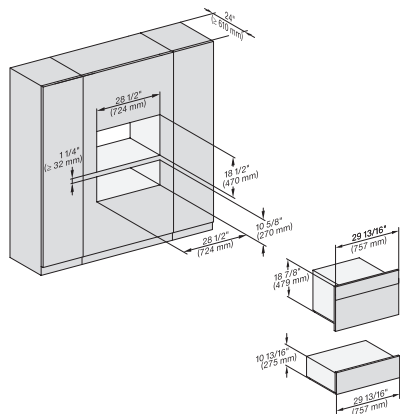

H6x70BM, ESW6x80, DGC7x7x(X), H7x70BM(X), ESW7x80, Fitting Combi wide front, Installation drawing, Proud, NA