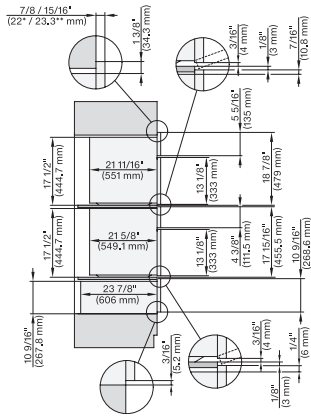

H 6x80 BP, H 6x70 BM, H 6x80-2BP, DGC7x7x, H7x70BM, H7x80BPX, Combi, Installation drawing, Proud, NA

7/8" - 22" mm - Glas, 15/16" - 23.3** mm - Edelstahl

7/8" - 22" mm - Glas, 15/16" - 23.3** mm - Edelstahl

7/8" – 22" mm – Glas, 15/16" – 23.3" mm – Edelstahl

H6x70BM, H6x00BM+EBA6808, ESW6x80, DGC7x7(X), H7xx0BM(X)+EBA7848, ESW7x80, Combi, Installation drawing, Proud, NA

7/8" – 22" mm – Glas, 15/16" – 23.3" mm – Edelstahl