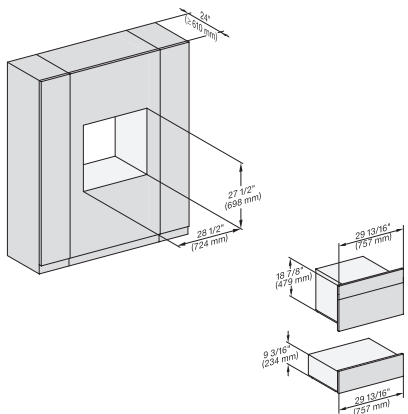

H6x70BM, ESW6x85, DGC7x7x(X), H7x70BM(X), ESW7x70, EVS7670, Fitting Combi wide front, Installation drawing, Proud, NA