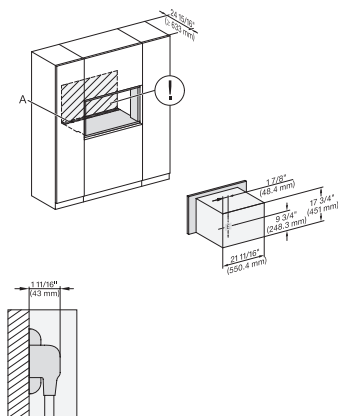

DGC7x7x(X), side view, 30 Zoll, Flush inset, XL

7/8" – 22" mm – Glass, 15/16" – 23.3" mm – Stainless steel

DGC7x7x(X), Installation, 30 Zoll, Proud, XL,

A – Cut-out (1 9/16" x 19 11/16" / 40 mm x 500 mm) in the bottom of the cabinet for power cord and ventilation, – Electrical and water supplies are recommended to be placed in adjacent cabinetry., Additional cabinet depth is required when placing the electrical and water supplies behind the appliance., E = Electric connection

DGC7x7x(X), Installation, 30 Zoll, Proud, wide front, XL,

A – Cut-out (1 9/16" x 19 11/16" / 40 mm x 500 mm) in the bottom of the cabinet for power cord and ventilation, – Electrical and water supplies are recommended to be placed in adjacent cabinetry., Additional cabinet depth is required when placing the electrical and water supplies behind the appliance., E = Electric connection