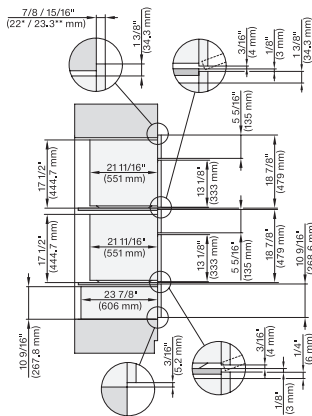

H6x70BM, ESW6x80, DGC7x7(X), H7x70BM, ESW7x80, Combi, Installation drawing, Proud, Flush inset, NA

7/8" – 22" mm – Glas, 15/16" – 23.3" mm – Edelstahl