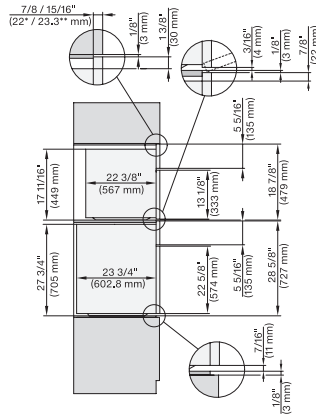

DGC7x7x(X), Installation, 30 Zoll, Flush inset, wide front, XL

A – Cut-out (1 9/16" x 19 11/16" / 40 mm x 500 mm) in the bottom of the cabinet for power cord and ventilation, – Electrical and water supplies are recommended to be placed in adjacent cabinetry., Additional cabinet depth is required when placing the electrical and water supplies behind the appliance., E = Electric connection

DGC 7870X

30" Handleless compact Combi-Steam Oven XL

for steam cooking, baking, roasting with roast probe + menu cooking.

DGC7xx0(X), H7x6xBP+EBA7848, side view, 30 Zoll, Flush inset, combi, XL, 650S

7/8" – 22" mm – Glass, 15/16" – 23.3** mm – Stainless steel

DGC7x7(X), H7x8x(X)BP, side view, 30 Zoll, Flush inset, combi, XL, 650

7/8" – 22" mm – Glass, 15/16" – 23.3** mm – Stainless steel

DGC7x7(X), H7x70BM(X), H7x40BM+EBA7848, ESW7x80, side view, 30 Zoll, Flush inset, combi, 450S

7/8" – 22" mm – Glass, 15/16" – 23.3** mm – Stainless steel

DGC7xxx(X), H7x6x+EBA7868, side view, 30 Zoll, Proud, combi, XL; 650S

7/8" – 22" mm – Glass, 15/16" – 23.3** mm – Stainless steel

DGC7xxx, H2x80BP, H7x8xBP(X), side view, 30 Zoll, Proud, combi, XL, 650