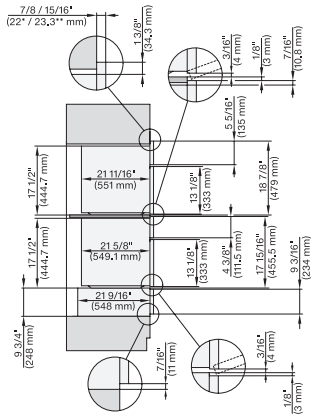

DGC 7870X

30" Handleless compact Combi-Steam Oven XL

for steam cooking, baking, roasting with roast probe + menu cooking.

H6x70BM, H6x00BM+EBA6808, ESW6x85, DGC7x70, H7xx0BM(X)+EBA7848, ESW7x70, EVS7670, Combi, Installation drawing, Proud, NA

7/8" – 22" mm – Glas, 15/16" – 23.3" mm – Edelstahl