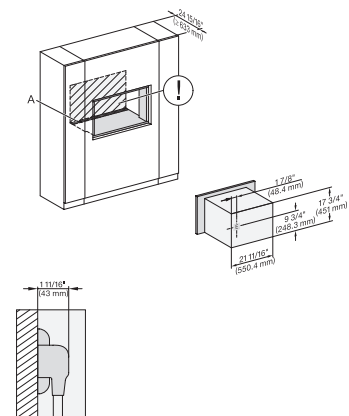

DGC7x7x(X), side view, 30 Zoll, Flush inset, XL

7/8" – 22" mm – Glass, 15/16" – 23.3" mm – Stainless steel

DGC7x7x(X), Installation, 30 Zoll, Proud, XL,

A – Cut-out (1 9/16" x 19 11/16" / 40 mm x 500 mm) in the bottom of the cabinet for power cord and ventilation, – Electrical and water supplies are recommended to be placed in adjacent cabinetry., Additional cabinet depth is required when placing the electrical and water supplies behind the appliance., E = Electric connection

DGC7x7x(X), Installation, 30 Zoll, Proud, wide front, XL,

A – Cut-out (1 9/16" x 19 11/16" / 40 mm x 500 mm) in the bottom of the cabinet for power cord and ventilation, – Electrical and water supplies are recommended to be placed in adjacent cabinetry., Additional cabinet depth is required when placing the electrical and water supplies behind the appliance., E = Electric connection

DGC7x7x(X), Installation, 30 Zoll, Flush inset

A – Cut-out (1 9/16" x 19 11/16" / 40 mm x 500 mm) in the bottom of the cabinet for power cord and ventilation, – Electrical and water supplies are recommended to be placed in adjacent cabinetry., Additional cabinet depth is required when placing the electrical and water supplies behind the appliance., E = Electric connection