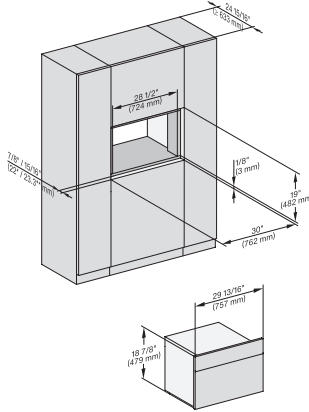

H 6x70 BM, DGC 7xxx, H 7xxx fitting, installation drawing, Flush inset, NA

7/8" – 22* mm – Glas, 15/16" – 23.3** mm – Edelstahl