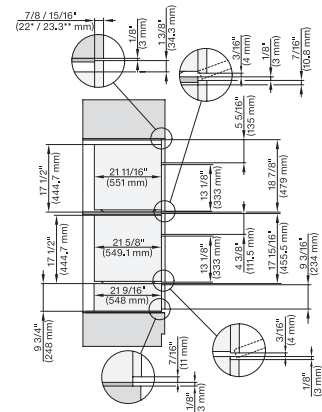

7/8" – 22* mm – Glas, 15/16" – 23.3** mm – Edelstahl

H 6x70 BM, DGC 7xxx, H 7xxx fitting, installation drawing, Flush inset, NA

7/8" – 22* mm – Glas, 15/16" – 23.3** mm – Edelstahl

H 6x70 BM, DGC 7xxx, H 7xxx, H68xx fitting wide front, installation drawing, Flush inset, NA

H 6x70 BM, H7x70BM, DGC7x7x(X), fitting, installation drawing, Proud, NA

7/8" – 22* mm – Glas, 15/16" – 23.3** mm – Edelstahl

H 6x70 BM, DGC7x7x(X) fitting wide front, installation drawing, Proud, NA

7/8" – 22* mm – Glas, 15/16" – 23.3** mm – Edelstahl

H 6560 B + EBA 6808, H 6x60 BP + EBA 6808, H 6x70 BM, DGC 7xxx, EBA 78x8, H 7xxx Combi, Install drawing, Flush inset, NA

7/8" – 22* mm – Glas, 15/16" – 23.3** mm – Edelstahl

H 6x80 BP, H 6x70 BM, H 6x80-2BP, DGC 7x7x, H 7xxx Combi, Installation drawing, Flush inset, NA

7/8" – 22* mm – Glas, 15/16" – 23.3** mm – Edelstahl

H 6x70 BM, H 6x00 BM + EBA 6808, ESW 6x85, DGC7x7x, EBA7848, H7xxx, ESW7x70 Combi, Installation drawing, Flush inset, NA

7/8" – 22* mm – Glas, 15/16" – 23.3** mm – Edelstahl