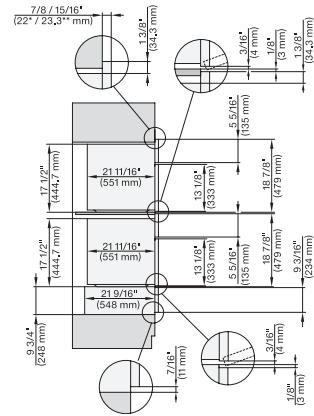

H6x70BM, ESW6x85, DGC7x7(X), H7x70BM, ESW7x70, EVS7670, Combi, Installation drawing, Proud, Flush inset, NA

7/8" – 22" mm – Glas, 15/16" – 23.3" mm – Edelstahl