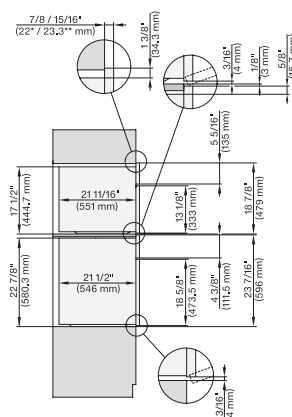

H 6x80 BP, H 6x70 BM, ESW 6x80, H 6x80-2BP, DGC7x7x, H7xxxBM/BMX/BP, H2xxxBP, ESW7xxx, NA

H6560B + EBA6808, H6x60BP + EBA6808, H6x70BM, DGC7xxx+EBA7484, H7xxx+EBA7686, Combi, Installation drawing, Proud, NA