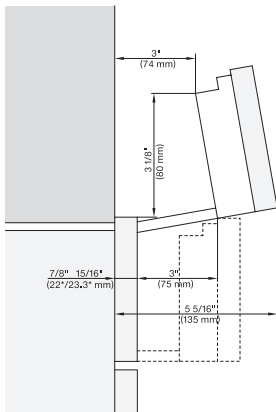

7/8" – 22* mm – Glas, 15/16" – 23.3** mm – Edelstahl

H 6x70 BM, DGC 7xxx, H 7xxx fitting, installation drawing, Flush inset, NA

7/8" – 22* mm – Glas, 15/16" – 23.3** mm – Edelstahl

H 6x70 BM, DGC 7xxx, H 7xxx, H68xx fitting wide front, installation drawing, Flush inset, NA

7/8" – 22* mm – Glas, 15/16" – 23.3** mm – Edelstahl

DGC 6x0x-1 + EBA 6808, DGC 6x6x (AM) + EBA 6808, DGC7xxx(X) + EBA784/68 installation drawing, Proud, NA

7/8" – 22* mm – Glas, 15/16" – 23.3** mm – Edelstahl

H 6x70 BM, H7x70BM, DGC7x7x(X), fitting, installation drawing, Proud, NA

7/8" – 22* mm – Glas, 15/16" – 23.3** mm – Edelstahl

H 6x70 BM, DGC7x7x(X) fitting wide front, installation drawing, Proud, NA

7/8" – 22* mm – Glas, 15/16" – 23.3** mm – Edelstahl