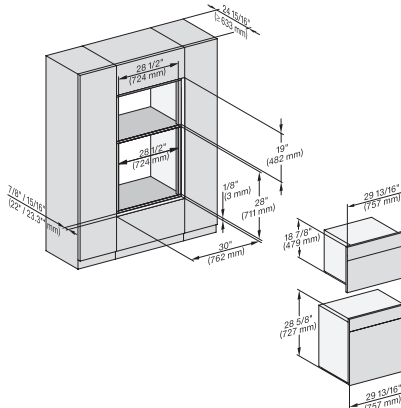

H 6x80 BP, H 6x70 BM, H 6x80-2BP, DGC7x7x, H7xxx Fitting Combi, Installation drawing, Flush inset, NA