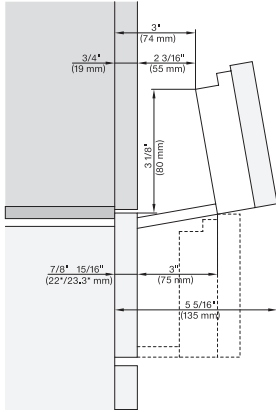

DGC 7870X

30" Handleless compact Combi-Steam Oven XL

for steam cooking, baking, roasting with roast probe + menu cooking.

DGC 6x0x-1 + EBA 6808, DGC 6x6x (AM) + EBA 6808, DGC 7xxx(EBA 784/68) installation drawing, Flush inset, NA

7/8" – 22* mm – Glas, 15/16" – 23.3** mm – Edelstahl