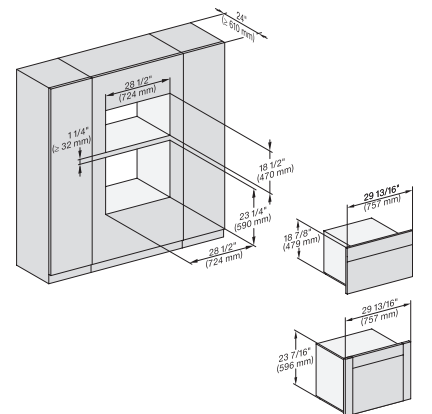

(H6560B, H6x60BP, DGC686xAM) + EBA6808; H6x70BM, DGC676x, NA7000, Fitting Combi wide front, Installation drawing, Proud