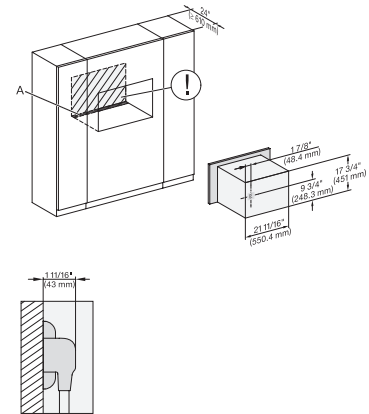

DGC 7870X

30" Handleless compact Combi-Steam Oven XL

for steam cooking, baking, roasting with roast probe + menu cooking.

DGC7x7x, side view, 30 Zoll, Proud

7/8" – 22" mm – Glass, 15/16" – 23.3" mm – Stainless steel

DGC7x7x(X), side view, 30 Zoll, Flush inset, XL

7/8" – 22" mm – Glass, 15/16" – 23.3" mm – Stainless steel

DGC7x7x(X), Installation, 30 Zoll, Proud, XL,

A – Cut-out (1 9/16" x 19 11/16" / 40 mm x 500 mm) in the bottom of the cabinet for power cord and ventilation, – Electrical and water supplies are recommended to be placed in adjacent cabinetry., Additional cabinet depth is required when placing the electrical and water supplies behind the appliance., E = Electric connection