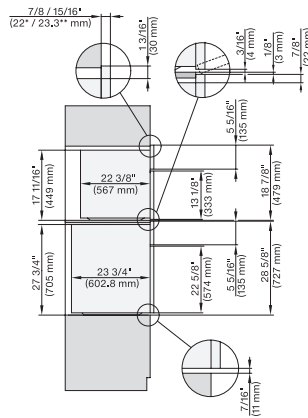

DGC7x7x(X), side view, 30 Zoll, Flush inset, XL

7/8" – 22" mm – Glass, 15/16" – 23.3" mm – Stainless steel

DGC7x7x(X), Installation, 30 Zoll, Proud, XL,

A – Cut-out (1 9/16" x 19 11/16" / 40 mm x 500 mm) in the bottom of the cabinet for power cord and ventilation, – Electrical and water supplies are recommended to be placed in adjacent cabinetry., Additional cabinet depth is required when placing the electrical and water supplies behind the appliance., E = Electric connection

DGC7x7(X), H7x8x(X)BP, side view, 30 Zoll, Flush inset, combi, XL, 650

7/8" – 22" mm – Glass, 15/16" – 23.3** mm – Stainless steel

DGC7x7(X), H7x70BM(X), H7x40BM+EBA7848, ESW7x80, side view, 30 Zoll, Flush inset, combi, 450S

7/8" – 22" mm – Glass, 15/16" – 23.3** mm – Stainless steel

DGC7xxx(X), H7x6x+EBA7868, side view, 30 Zoll, Proud, combi, XL; 650S

7/8" – 22" mm – Glass, 15/16" – 23.3** mm – Stainless steel

DGC7xxx, H2x80BP, H7x8xBP(X), side view, 30 Zoll, Proud, combi, XL, 650

7/8" – 22" mm – Glass, 15/16" – 23.3** mm – Stainless steel