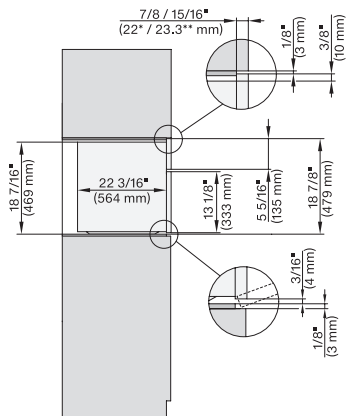

DGC7x7x(X), side view, 30 Zoll, Flush inset, XL

7/8" – 22" mm – Glass, 15/16" – 23.3" mm – Stainless steel

DGC7x7x(X), Installation, 30 Zoll, Proud, XL,

A – Cut-out (1 9/16" x 19 11/16" / 40 mm x 500 mm) in the bottom of the cabinet for power cord and ventilation, – Electrical and water supplies are recommended to be placed in adjacent cabinetry., Additional cabinet depth is required when placing the electrical and water supplies behind the appliance., E = Electric connection

DGC7x7(X), H7x8x(X)BP, side view, 30 Zoll, Flush inset, combi, XL, 650

7/8" – 22" mm – Glass, 15/16" – 23.3** mm – Stainless steel

DGC7x7(X), H7x70BM(X), H7x40BM+EBA7848, ESW7x80, side view, 30 Zoll, Flush inset, combi, 450S