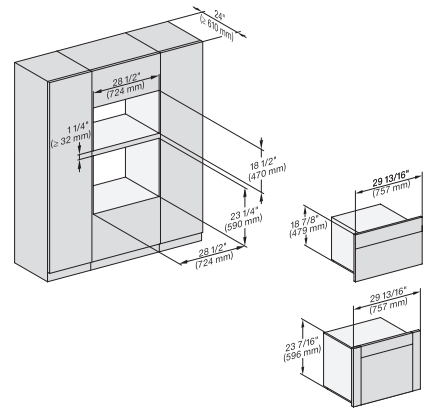

(H6560B, H6x60BP, DGC686xAM)+EBA6808, H6x70BM, DGC676x, DGC7x70, H7x6x80BP+EBA7868, Fitting Combi, Installation, Proud, NA