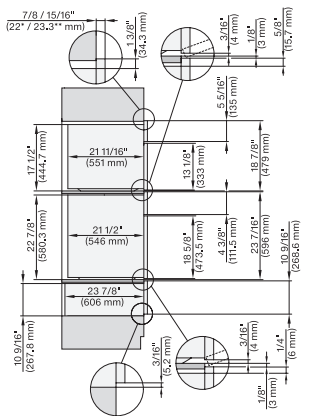

7/8" – 22" mm – Glas, 15/16" – 23.3" mm – Edelstahl

H6x70BM, H6x00BM+EBA6808, ESW6x80, DGC7x7(X), H7xx0BM(X)+EBA7848, ESW7x80, Combi, Installation drawing, Proud, NA

7/8" – 22" mm – Glas, 15/16" – 23.3" mm – Edelstahl

7/8" – 22" mm – Glas, 15/16" – 23.3" mm – Edelstahl

(H6560B, H6x60BP)+EBA6808, H6x70BM, ESW6x80, H7x6x80BP+EBA7868, H7x70BM(X), ESW7x80, Combi, Installation drawing, Proud, Flush inset, NA

7/8" – 22" mm – Glas, 15/16" – 23.3" mm – Edelstahl