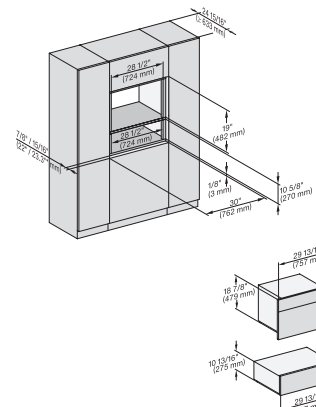

H 6x70 BM, ESW 6x80, DGC7x7x, H7x7x, ESW7x80 Fitting Combi, Installation drawing, Flush inset, NA