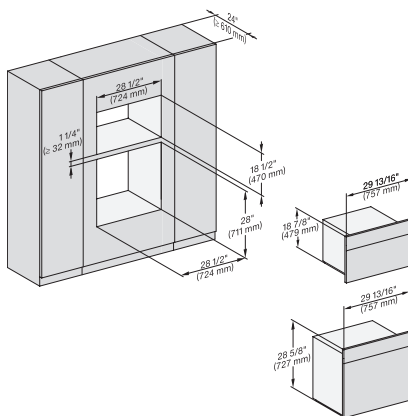

H6x80BP, H 6x70 BM, H 6x80-2BP, NA7000 Fitting Combi wide front, Installation drawing, Proud, NA