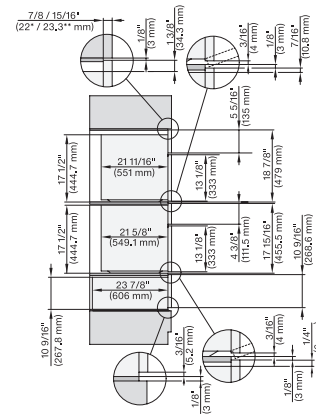

DGC7x7x(X), Installation, 30 Zoll, Flush inset, wide front, XL

A – Cut-out (1 9/16" x 19 11/16" / 40 mm x 500 mm) in the bottom of the cabinet for power cord and ventilation, – Electrical and water supplies are recommended to be placed in adjacent cabinetry., Additional cabinet depth is required when placing the electrical and water supplies behind the appliance., E = Electric connection

DGC 7870X

30" Handleless compact Combi-Steam Oven XL

for steam cooking, baking, roasting with roast probe + menu cooking.

DGC7xx0(X), H7x6xBP+EBA7848, side view, 30 Zoll, Flush inset, combi, XL, 650S

7/8" – 22" mm – Glass, 15/16" – 23.3** mm – Stainless steel

DGC7x7(X), H7x8x(X)BP, side view, 30 Zoll, Flush inset, combi, XL, 650

7/8" – 22" mm – Glass, 15/16" – 23.3** mm – Stainless steel

DGC7x7(X), H7x70BM(X), H7x40BM+EBA7848, ESW7x80, side view, 30 Zoll, Flush inset, combi, 450S

7/8" – 22" mm – Glass, 15/16" – 23.3** mm – Stainless steel

DGC7xxx(X), H7x6x+EBA7868, side view, 30 Zoll, Proud, combi, XL; 650S

7/8" – 22" mm – Glass, 15/16" – 23.3** mm – Stainless steel

DGC7xxx, H2x80BP, H7x8xBP(X), side view, 30 Zoll, Proud, combi, XL, 650