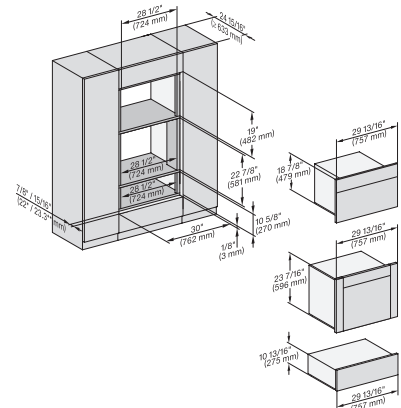

H 6x60 B/BP, DGC 686x AM+ EBA 6808; H 6x70 BM, ESW 6x80, DGC 676x, DGC 7x7x, EBA 7868, ESW7x80, Installation drawing, NA