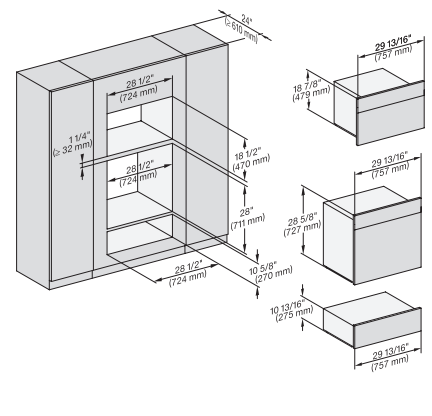

H 6x80 BP, H 6x70 BM, ESW 6x80, H 6x80-2BP, NA7000, Fitting Combi wide front, Installation drawing, Proud, NA