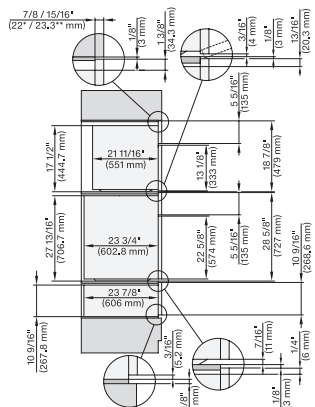

7/8" – 22* mm – Glas, 15/16" – 23.3** mm – Edelstahl

H 6x70 BM, H 6x00 BM + EBA 6808, ESW 6x85, DGC7x7x, EBA7848, H7xxx, ESW7x70 Combi, Installation drawing, Flush inset, NA

7/8" – 22* mm – Glas, 15/16" – 23.3** mm – Edelstahl

7/8" – 22" mm – Glas, 15/16" – 23.3" mm – Edelstahl

H 6x70 BM, ESW 6x80, DGC7xxx, H7x70, ESW 7x80 Combi, Installation drawing, Flush inset, Flush inset, NA

7/8" – 22" mm – Glas, 15/16" – 23.3" mm – Edelstahl

(H 6560 B, H 6x60 BP) + EBA6808; H 6x70, ESW 6x80, H7xxx, EBA7868, ESW7x80 Combi, Installation drawing, Flush inset, NA

7/8" – 22" mm – Glas, 15/16" – 23.3" mm – Edelstahl

H 6x80 BP, H 6x70 BM, ESW 6x80, H 6x80-2BP, DGC7xxx, H 7xxx, ESW7x80 Combi, Installation drawing, Flush inset, NA

7/8" – 22" mm – Glas, 15/16" – 23.3" mm – Edelstahl

H 6x70 BM, ESW 6x85, DGC7x7x, H7x7x, Exx7x70 Fitting Combi, Installation drawing, Flush inset, NA

H 6x70 BM, ESW 6x80, DGC7x7x, H7x7x, ESW7x80 Fitting Combi, Installation drawing, Flush inset, NA