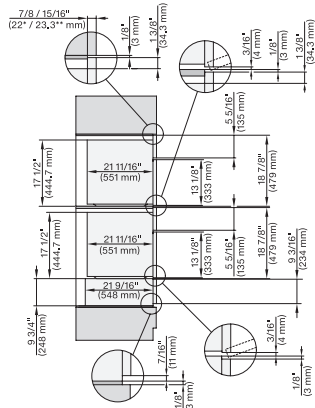

DGC 7870X

30" Handleless compact Combi-Steam Oven XL

for steam cooking, baking, roasting with roast probe + menu cooking.

H 6x70 BM, ESW 6x85, DGC7xxx, H7x7x, ESW 7x70 Combi, Installation drawing, Flush inset, Flush inset, NA

7/8" – 22" mm – Glas, 15/16" – 23.3" mm – Edelstahl