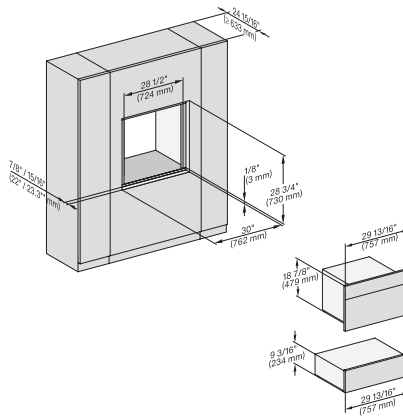

H 6x70 BM, ESW 6x85, DGC 7xxx, H7x70 BM/BMX, ESW 7x70, EVS 7670, Installation drawing, Flush inset, NA