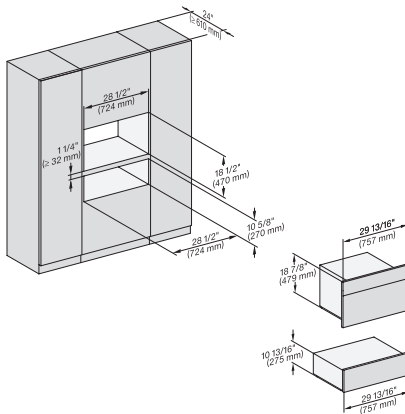

H 6x70 BM, ESW 6x80, DGC7x70X, H7x70BM, ESW7x80, Fitting Combi, Installation drawing, Proud, NA