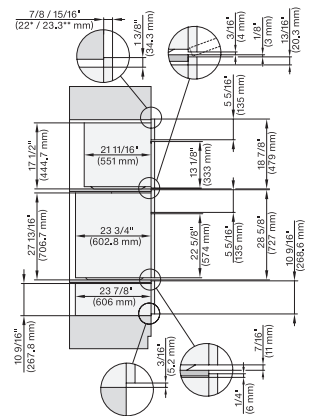

H6x70BM, ESW6x85, DGC7x7(X), H7x70BM, ESW7x70, EVS7670, Combi, Installation drawing, Proud, Flush inset, NA

7/8" – 22" mm – Glas, 15/16" – 23.3" mm – Edelstahl

H6x70BM, ESW6x80, DGC7x7(X), H7x70BM, ESW7x80, Combi, Installation drawing, Proud, Flush inset, NA

7/8" – 22" mm – Glas, 15/16" – 23.3" mm – Edelstahl

(H6560B, H6x60BP)+EBA6808, H6x70BM, ESW6x80, H7x6x80BP+EBA7868, H7x70BM(X), ESW7x80, Combi, Installation drawing, Proud, Flush inset, NA

7/8" – 22" mm – Glas, 15/16" – 23.3" mm – Edelstahl