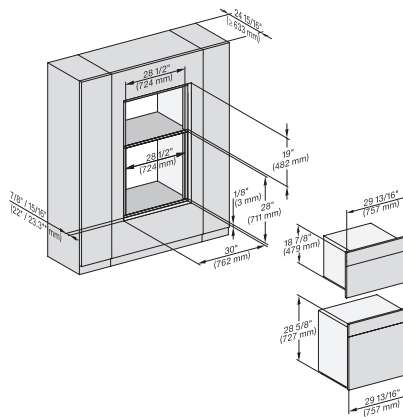

H 6x80 BP, H 6x70 BM, H 6x80-2BP, DGC 7x7x, H7xxx x BM/BP/BPX, H 2880 PB, Installation drawing, Flush inset, NA